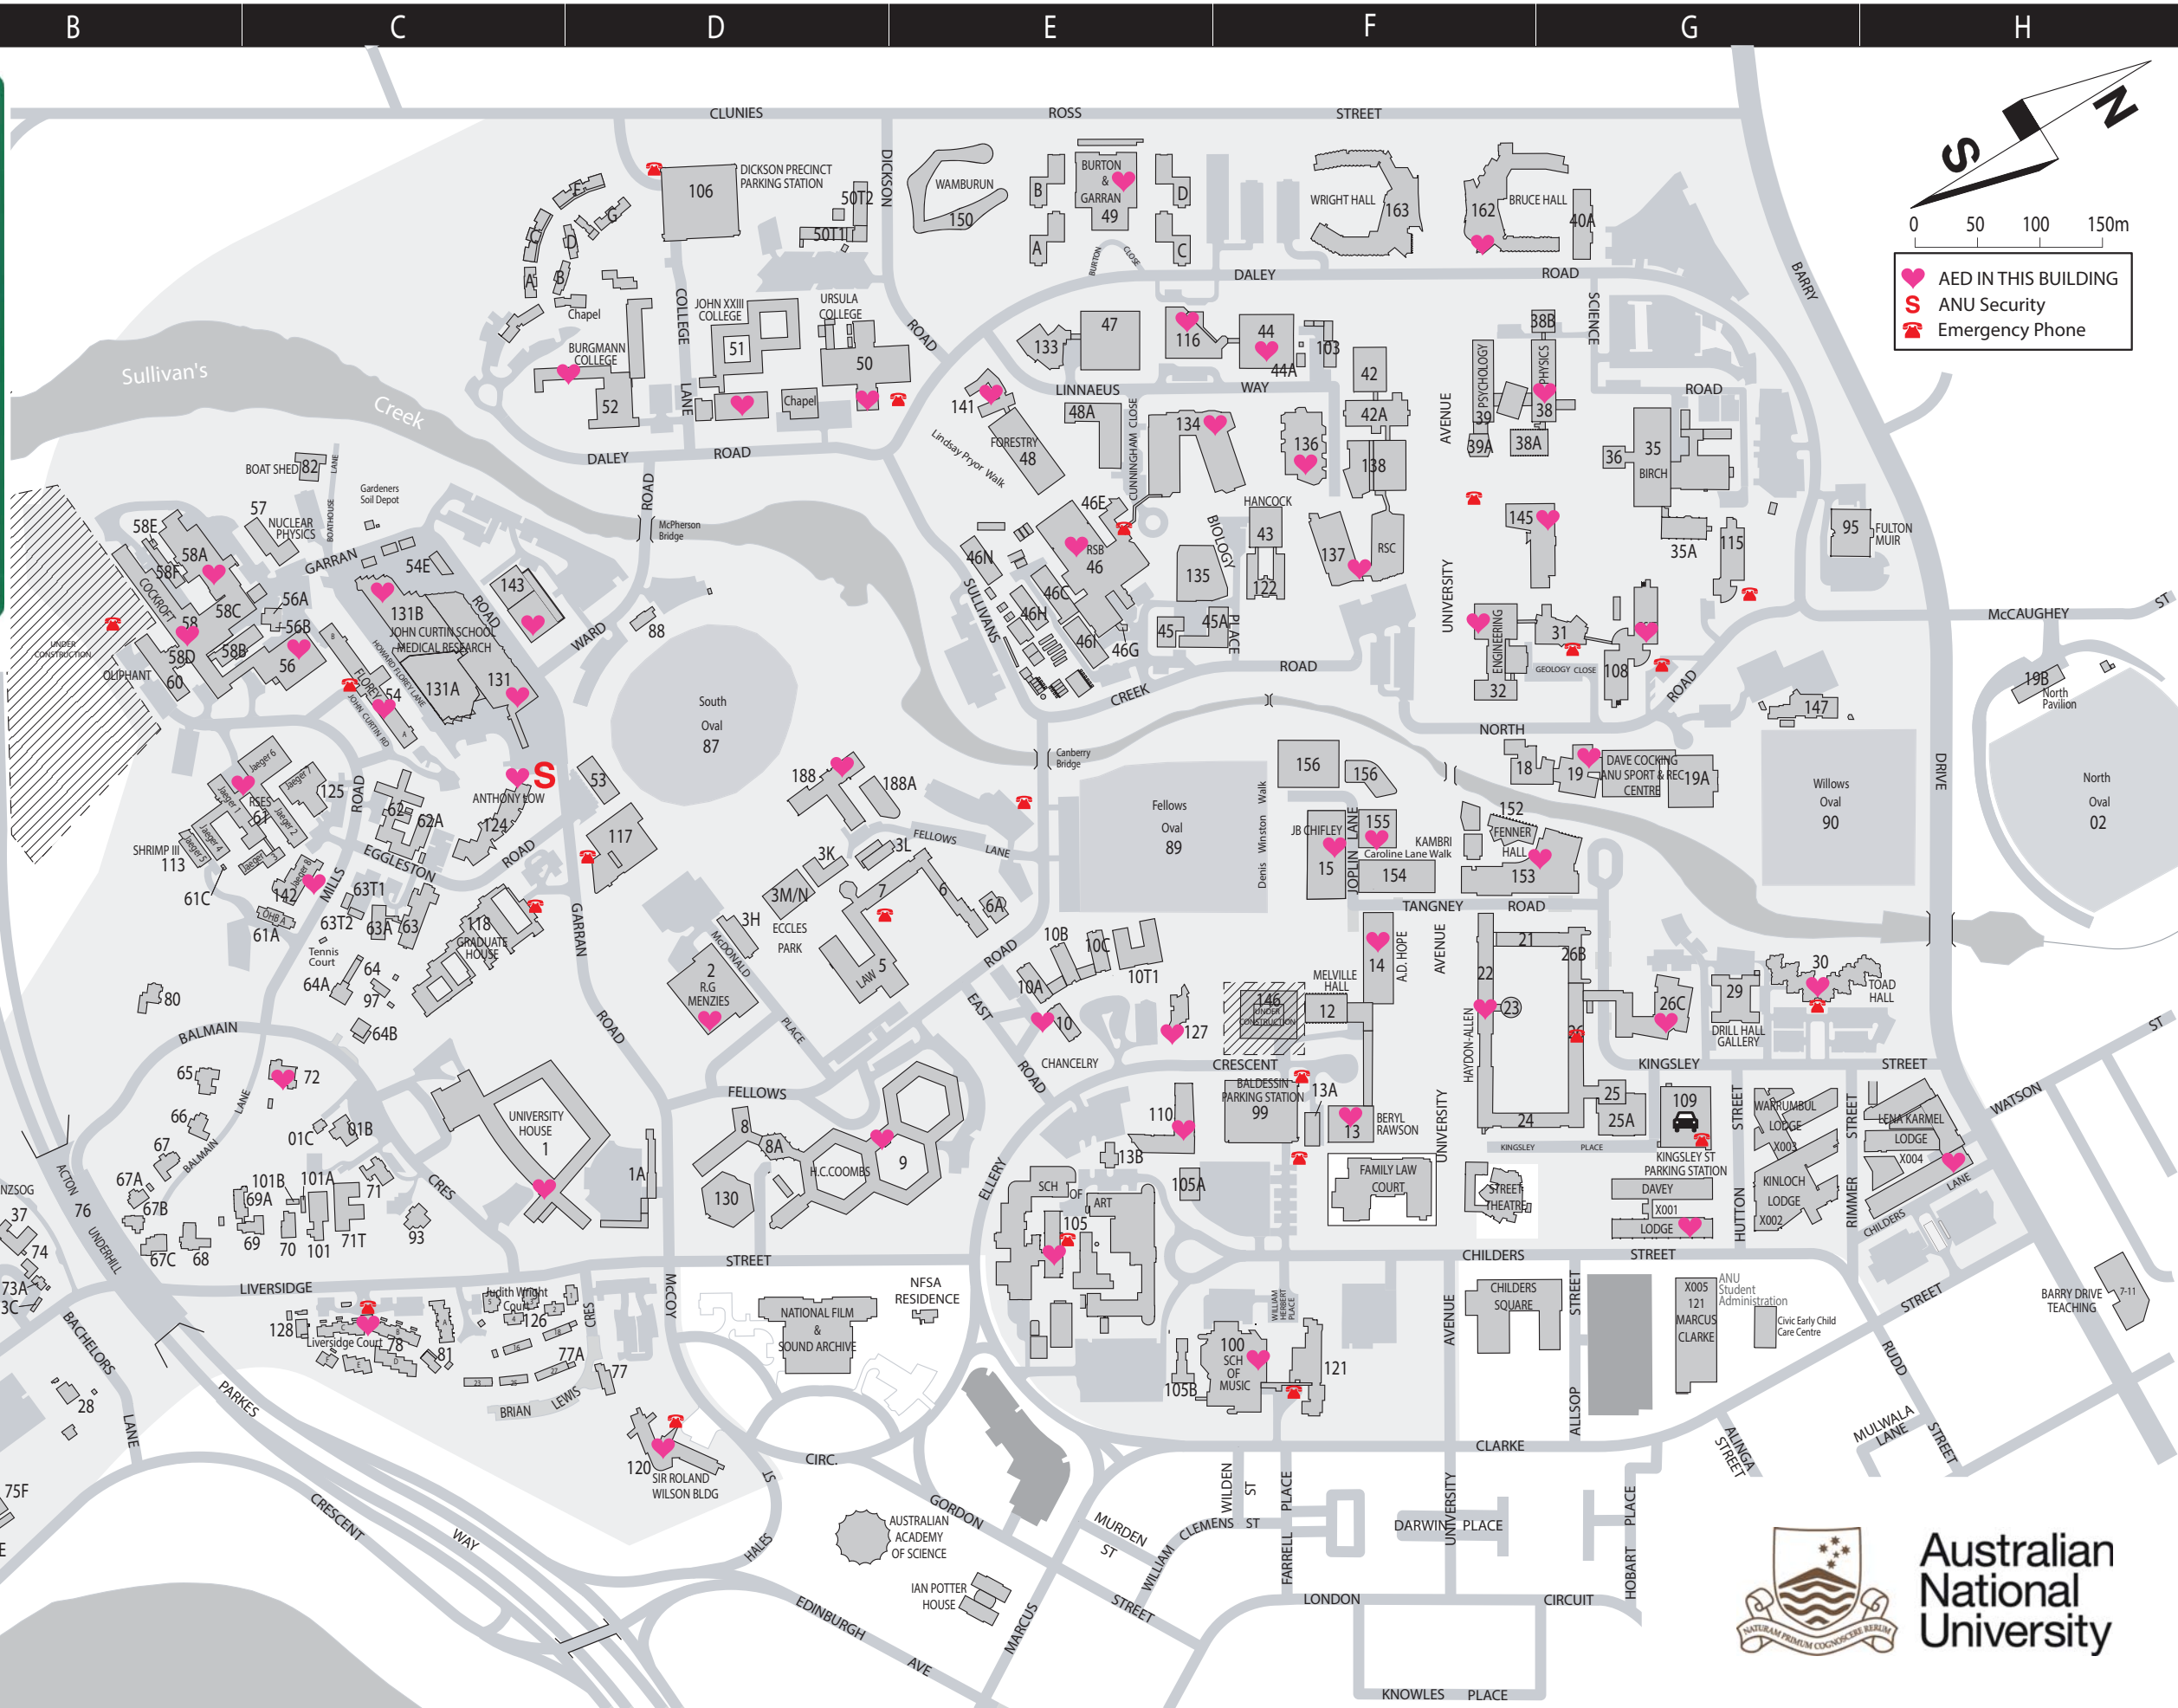

LOOK FOR THIS SIGN

Lake Burley Griffin

Australian National University