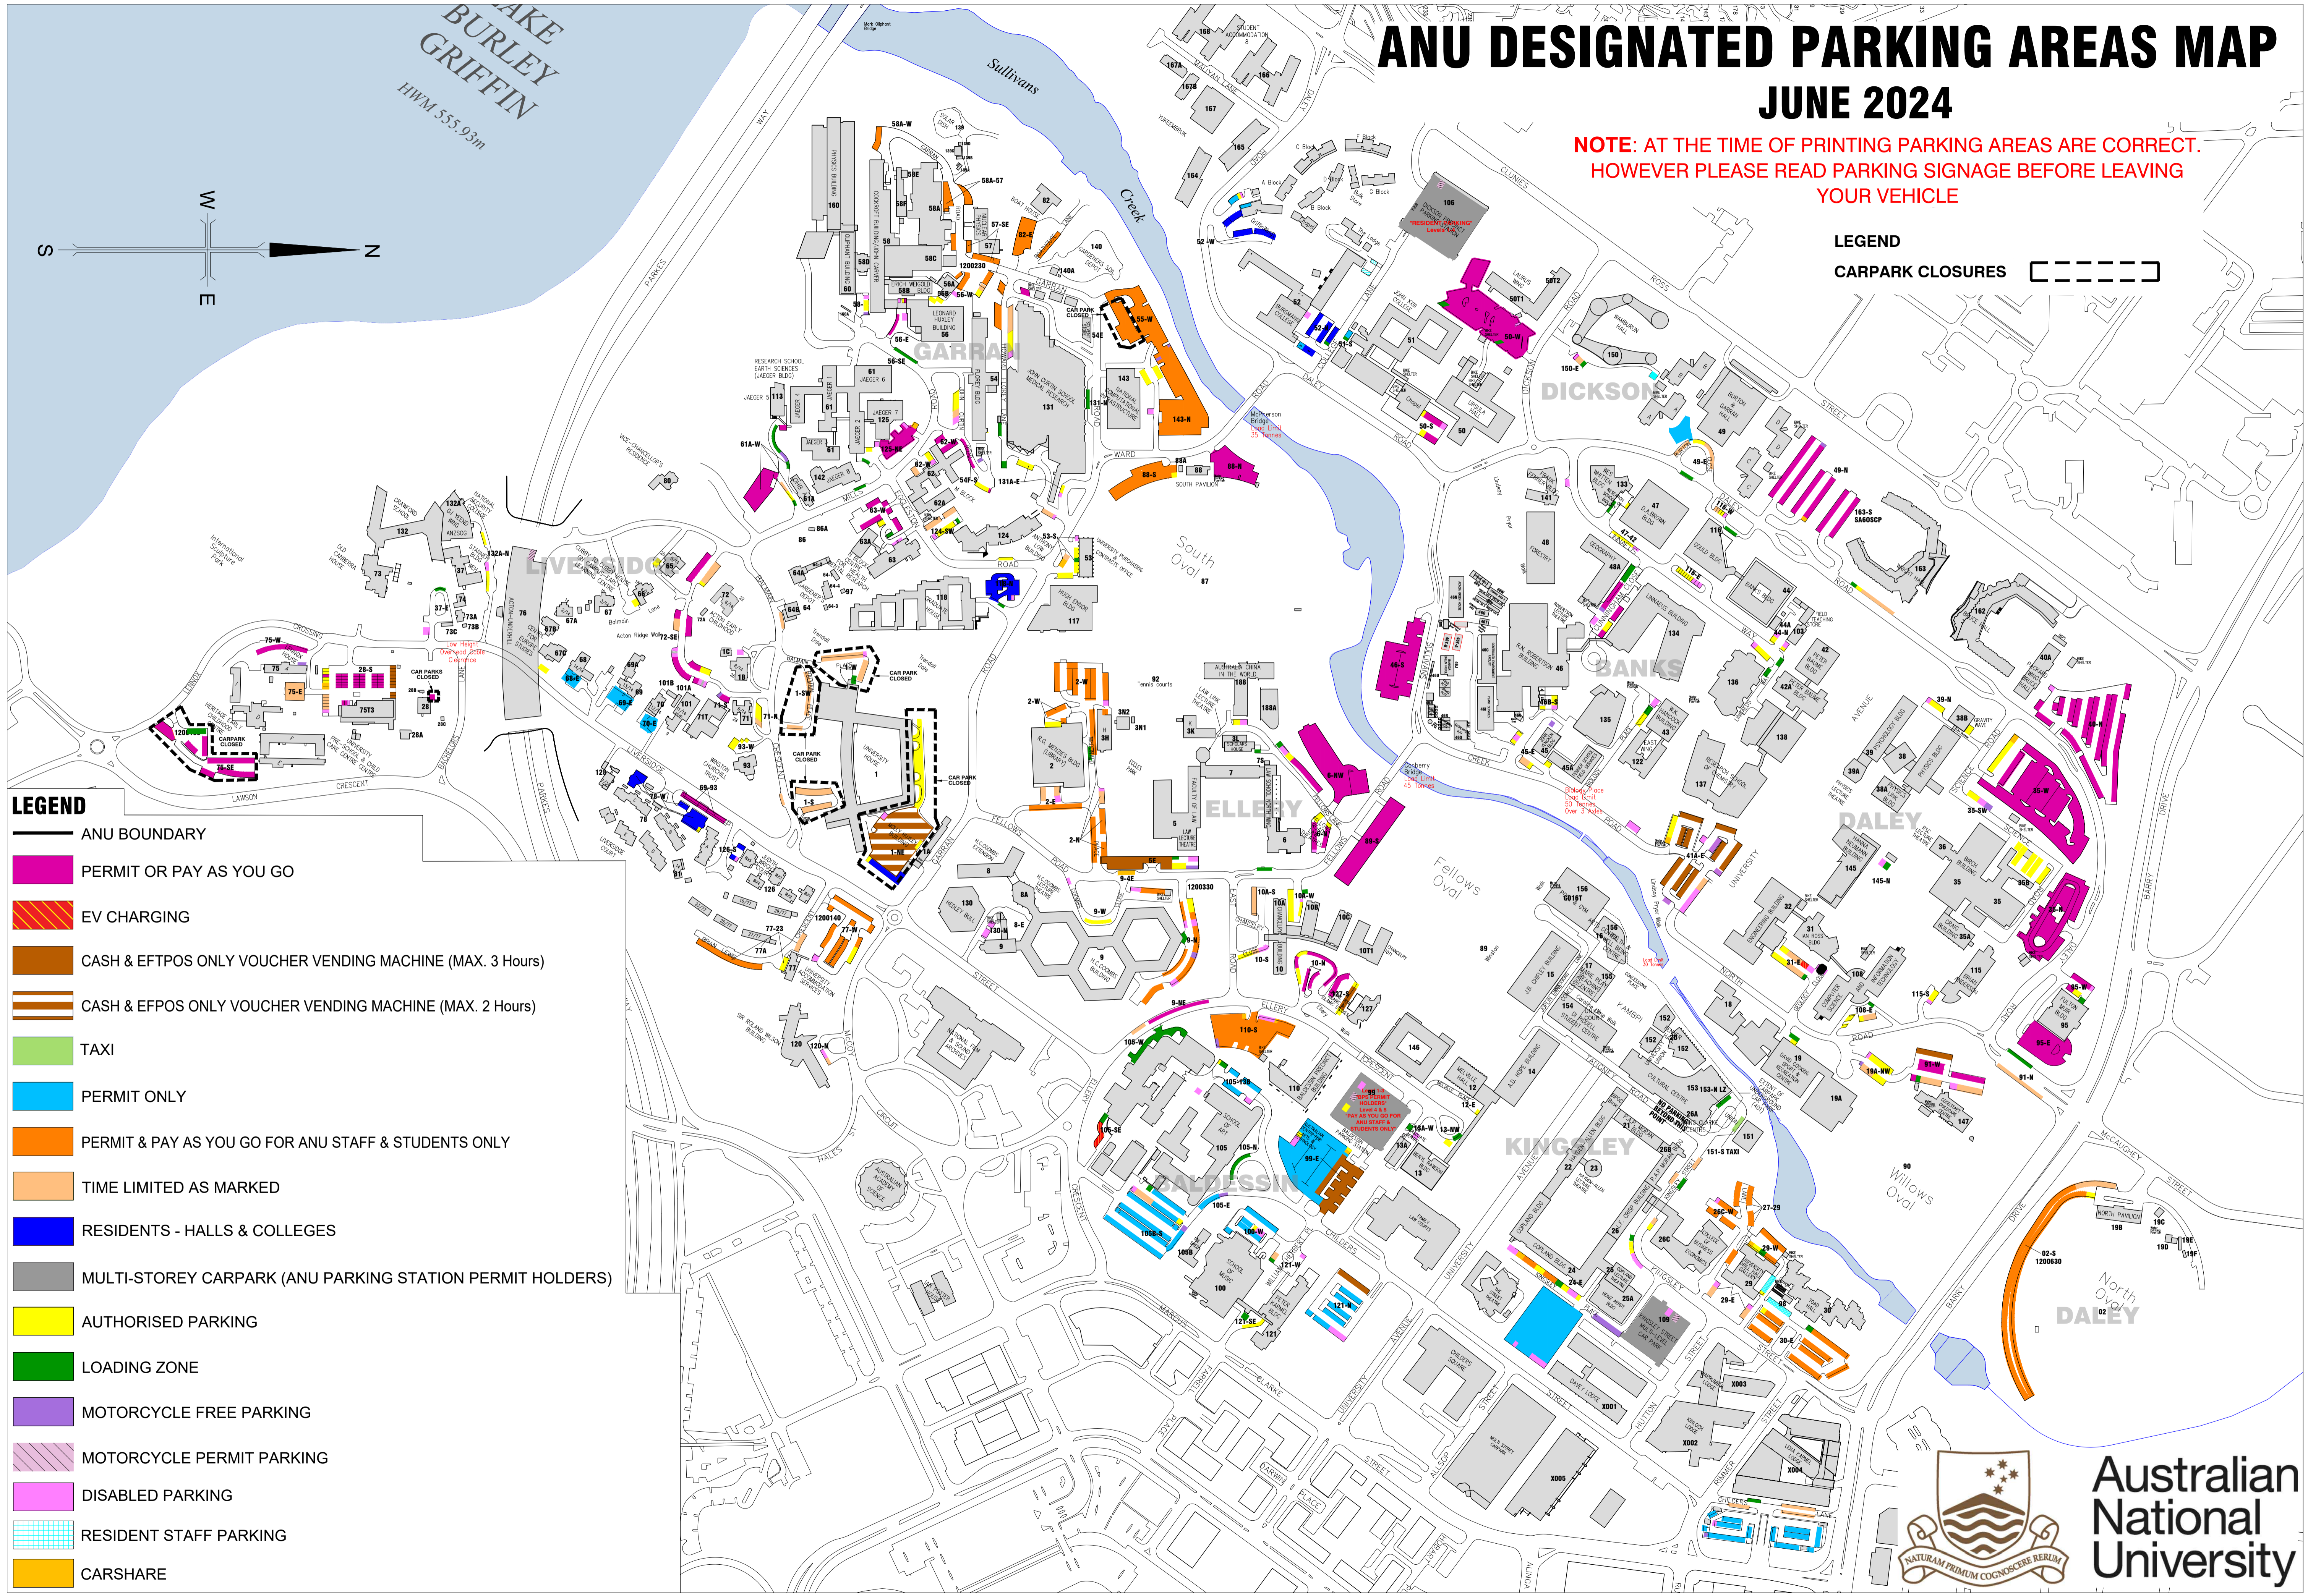

ANU DESIGNATED PARKING AREAS MAP

JUNE 2024

NOTE: AT THE TIME OF PRINTING PARKING AREAS ARE CORRECT. HOWEVER PLEASE READ PARKING SIGNAGE BEFORE LEAVING YOUR VEHICLE

LEGEND

CARPARK CLOSURES

LEGEND

- ANU BOUNDARY
- PERMIT OR PAY AS YOU GO
- EV CHARGING
- CASH & EFTPOS ONLY VOUCHER VENDING MACHINE (MAX. 3 Hours)
- CASH & EFPOS ONLY VOUCHER VENDING MACHINE (MAX. 2 Hours)
- TAXI
- PERMIT ONLY
- PERMIT & PAY AS YOU GO FOR ANU STAFF & STUDENTS ONLY
- TIME LIMITED AS MARKED
- RESIDENTS - HALLS & COLLEGES
- MULTI-STOREY CARPARK (ANU PARKING STATION PERMIT HOLDERS)
- AUTHORISED PARKING
- LOADING ZONE
- MOTORCYCLE FREE PARKING
- MOTORCYCLE PERMIT PARKING
- DISABLED PARKING
- RESIDENT STAFF PARKING
- CARSHARE